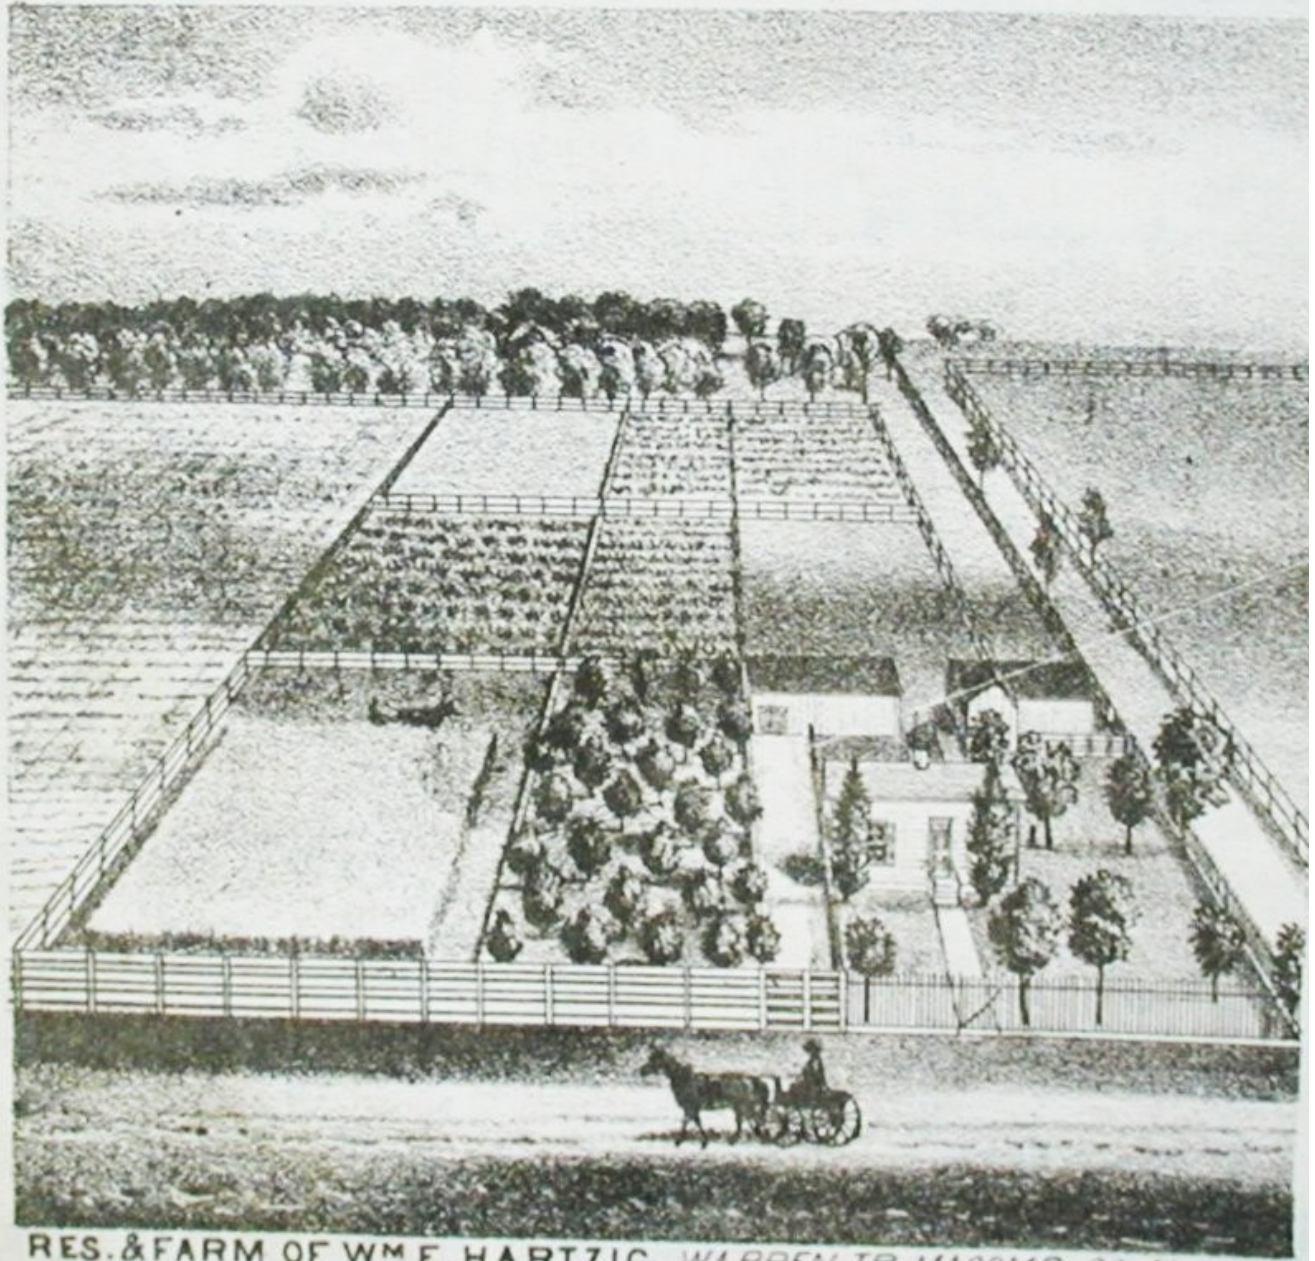

# RINKELAND CENTENIAL FARM

**OPFER LOG CABIN CANFIELD (13) 1/2 WAY  
BETWEEN SCHOENHERR & HAYES 1972**

Mr & Mrs MATT BERGER 1890  
CHICAGO RD W OF MOUND  
WARREN MI

above Rivard Family from Mike Grobbel, below Grobbel house on 11 mile from Clark Heath  
See Mike Grobbel's web site for more <http://grobbel.org/>

*Photo courtesy Clark Heath*

Bill, Katie, Ed & Rose  
-1913-

Ed ROSE W

RES. & FARM OF WM E. HARTZIG, WARREN TP, MACOMB CO, MICH.