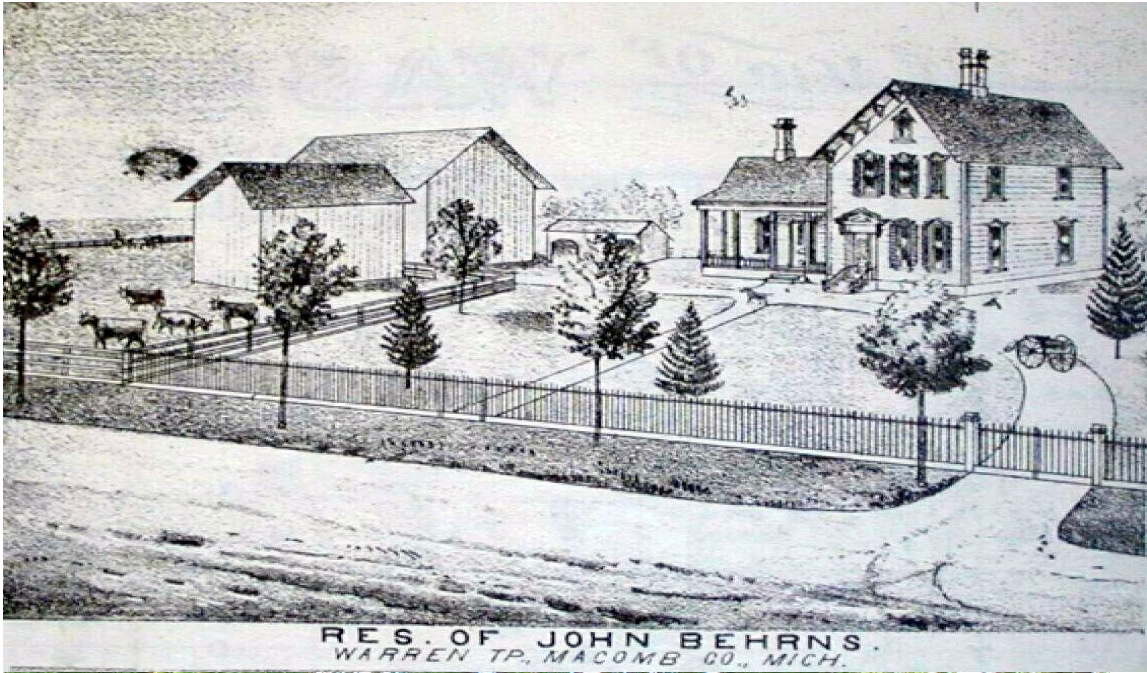

# RINKELAND CENTENIAL FARM

**OPFER LOG CABIN CANFIELD (13) 1/2 WAY  
BETWEEN SCHOENHERR & HAYES 1972**

Mr & Mrs MATT BERGER 1890  
CHICAGO RD W OF MOUND  
WARREN MI

above Rivard Family from Mike Grobbel, below Grobbel house on 11 mile from Clark Heath  
See Mike Grobbel's web site for more <http://grobbel.org/>

*Photo courtesy Clark Heath*

Bill, Katie, Ed & Rose  
-1913-

Ed ROSE W

RES. & FARM OF WM E. HARTZIG, WARREN TP, MACOMB CO, MICH.