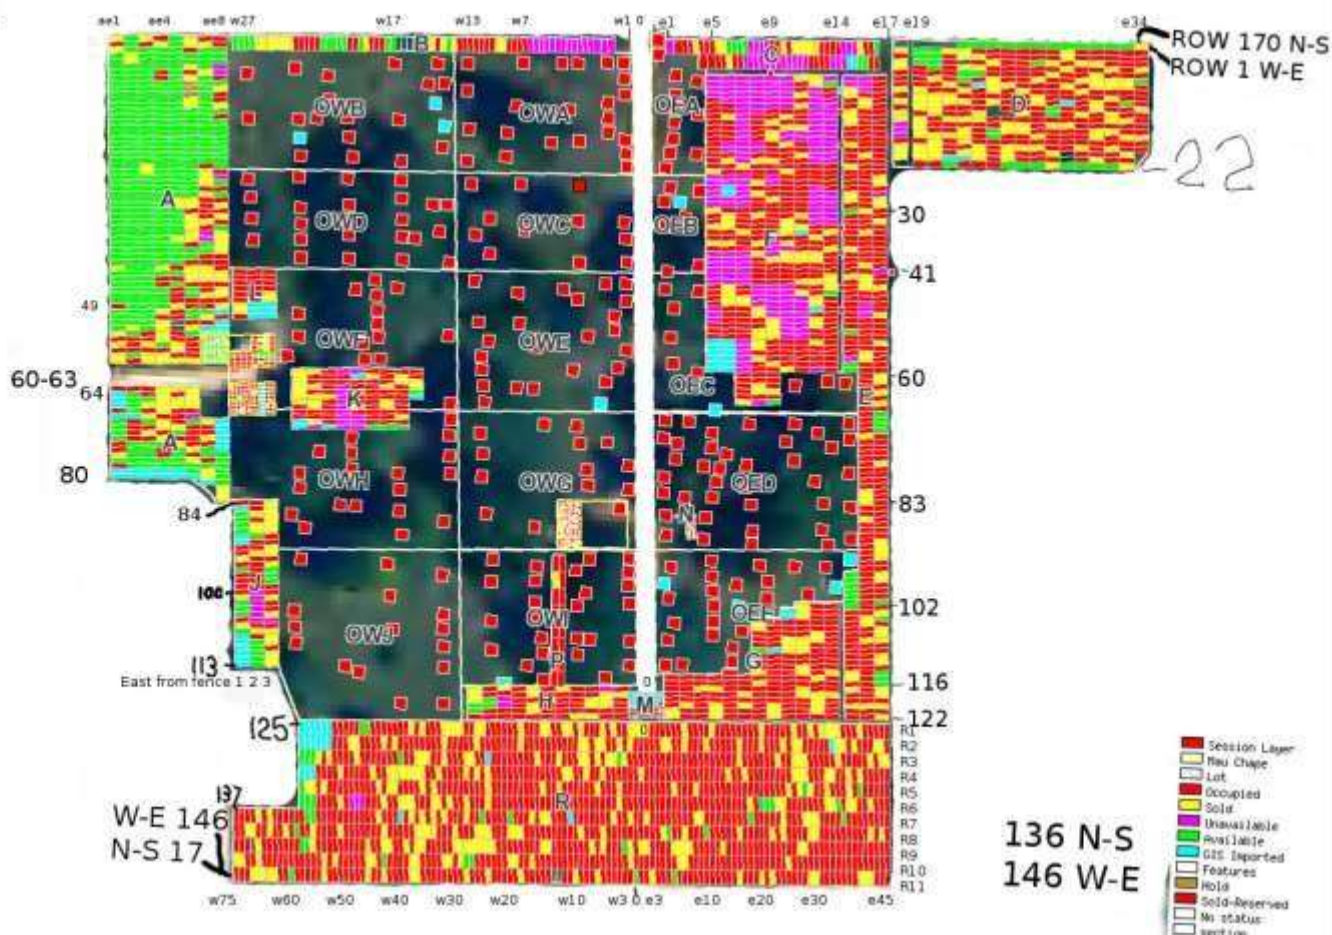

Combined Index to St Clement Cemetery Center Line Michigan

This now has over 6,874 entries with thousands of locations. This is the most comprehensive index of St Clement Cemetery. Old historian Wesley Arnold did in fact spend thousands of hours (and this is no exaggeration) researching and typing. Jerry Malburg is now our expert on St Clement Cemetery. He is now putting as many listings as possible onto the Find a grave site to make it easier for people all over the USA to find their relatives. As far as the Cemetery's antiquated lot system it is fixed in time but was not location friendly so Professor Wes created a better efficient easy to use location system by walkable/countable aisles and rows beginning with the central walk and North fence as zero then given as number of Rows South and Aisles West or East of walk. The same method is used with the Ritter section to the far south where the zero point is just extended to the south. However, for section A & J which are at the far West it is easier to count aisles from the fence because we only have 8 aisles.